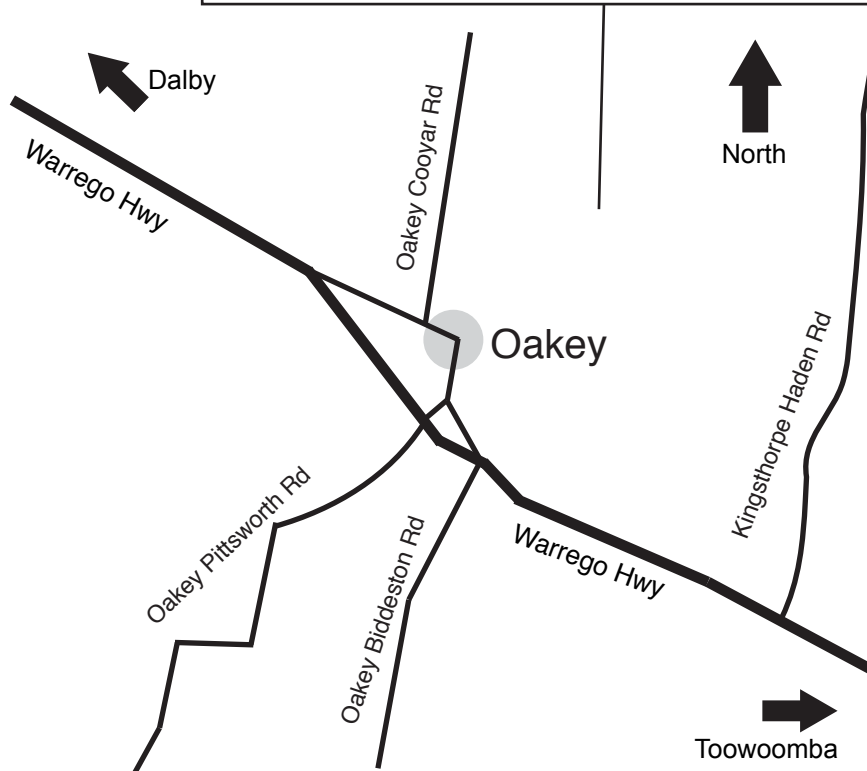

Oakridge Motel & Caravan Park

56 Toowoomba Rd Oakey QLD 4401

P 07 4691 3330 F 07 4691 3322

E ask@oakridgemcp.com.au www.oakridgemcp.com.au

Directions

From Toowoomba, travel North West along the A2/ Warrego Hwy until you reach the town. Turn right onto Toowoomba Rd and left immediately into to park.

From Roma, travel east along the A2/Warrego Hwy. Continue along the road through Miles, Roma & Dalby. As you reach the town you will see Toowoomba Rd on your left, take this left and then immediately left into the park.

GPS: 27°27'25.02"S
151°43'30.94"E