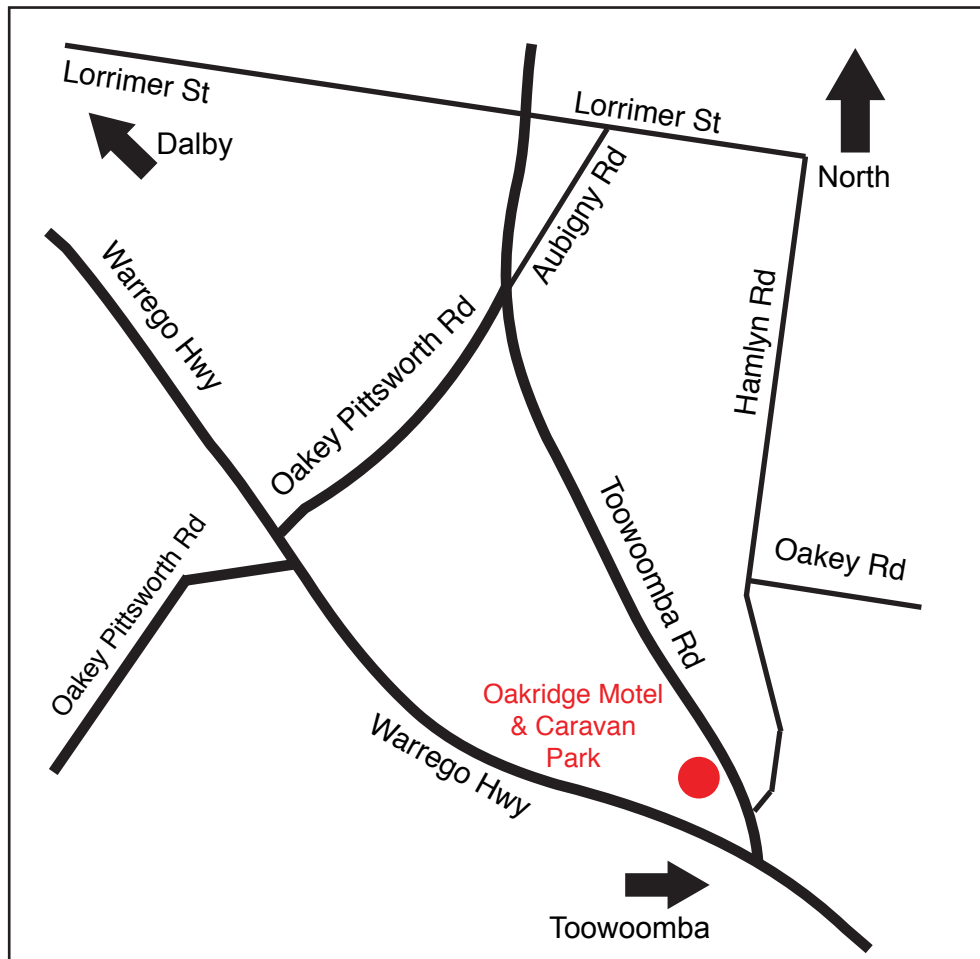

Oakridge Motel & Caravan Park

56 Toowoomba Rd Oakey QLD 4401

P 07 4691 3330 F 07 4691 3322

E ask@oakridgemcp.com.au www.oakridgemcp.com.au

Directions

From Toowoomba, travel North West along the A2/ Warrego Hwy until you reach the town. Turn right onto Toowoomba Rd and left immediately into to park.

From Roma, travel east along the A2/Warrego Hwy. Continue along the road through Miles, Roma & Dalby. As you reach the town you will see Toowoomba Rd on your left, take this left and then immediately left into the park.

GPS: 27°27'25.02"S
151°43'30.94"E